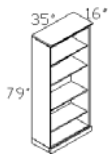

TOP-EL6630 L/R
'L' W/66" Desk – Left or Right
W/Center Drawer
List

TOP-2448T
Coffee Table
List

TOP-3724TDC
2-Door Cabinet
List

TOP-7224CR
Kneespace Credenza
W/Keyboard Slide 2 File/File Ped
List

TOP-EU L/R
'U' W/72" Desk – Left or Right
W/Center Drawer & Keyboard Slide
List

TOP-WORG
Work Organizer
(To Be Placed On Top Of Credenza)
List

TOP-7016GH
Hutch W/Glass Doors
List

TOP-7224COMCR
Computer Credenza
W/Keyboard Slide
1 Computer Cabinet 1 File Ped
List

TOP-RUU L/R
Reception 'U' Unit – Left or Right
W/Center Drawer & Keyboard Slide
List

TOP-PORG
Paper Organizer
List

TOP-7216H
Hutch W/Wood Doors
List

TOP-3616GH
Bookcase W/Glass Doors
(Free Standing/Stacking)
List

TOP-79BOR
Right Hand Facing Bookcase 79"H
List

TOP-12048T
Boat Shape Conference Table
(Two Sections)
List

TOP-7236DP List
TOP-7224CR List
TOP-7016GH List

TOP-49BO
Bookcase 49"H
(Free Standing/Stacking)
List

TOP-VB
Presentation Board
List

TOP-14448T
Boat Shape Conference Table
(Two Sections)
List

TOP-3616GH List
TOP-3724TDC List