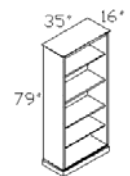

TOP-PORG
Paper Organizer
List

TOP-7216H
Hutch W/Wood Doors
List

TOP-3616GH
Bookcase W/Glass Doors
(Free Standing/Stacking)
List

TOP-79BOR
Right Hand Facing Bookcase 79"H
List

TOP-12048T
Boat Shape Conference Table
(Two Sections)
List

TOP-7236DP List
TOP-7224CR List
TOP-7016GH List

TOP-49BO
Bookcase 49"H
(Free Standing/Stacking)
List

TOP-VB
Presentation Board
List

TOP-14448T
Boat Shape Conference Table
(Two Sections)
List

TOP-3616GH List
TOP-3724TDC List

TOP-79BO
Bookcase 79"H – Free Standing
List

TOP-4200T
Executive Round Table
List

CHAIR-11
Guest Chair (Burgundy/Tan Fabric Can
Be Reupholstered)
List

TOP-49BO List
TOP-3724LF List

TOP-79BOL
Left Hand Facing Bookcase 79"H
List