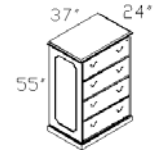

**TOP-7842DPBT**  
Bow Top Double Pedestal Desk  
W/Dictation Slide & Center Drawer  
List

**TOP-7224BC**  
Storage Credenza  
List

**TOP-RUL L/R**  
Reception 'L' Unit – Left or Right  
W/Center Drawer  
List

**TOP-3724LF**  
2-Drawer Lateral File  
List

**TOP-7236DP**  
Double Pedestal Desk  
W/Dictation Slide & Center Drawer  
List

**TOP-EL L/R**  
'L' W/72" Desk – Left or Right  
W/Center Drawer  
List

**TOP-2424T**  
End Table  
List

**TOP-372455LF**  
4-Drawer Lateral File  
List

**TOP-6632DP**  
Double Pedestal Desk  
W/Dictation Slide & Center Drawer  
List

**TOP-EL6630 L/R**  
'L' W/66" Desk – Left or Right  
W/Center Drawer  
List