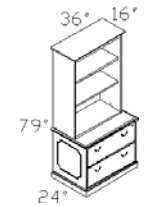

TOP-PORG
Paper Organizer
List

TOP-7216H
Hutch W/Wood Doors
List

TOP-3616GH
Bookcase W/Glass Doors
(Free Standing/Stacking)
List

TOP-79BOR
Right Hand Facing Bookcase 79"H
List

TOP-12048T
Boat Shape Conference Table
(Two Sections)
List

TOP-7236DP List
TOP-7224CR List
TOP-7016GH List

TOP-49BO
Bookcase 49"H
(Free Standing/Stacking)
List

TOP-VB
Presentation Board
List

TOP-14448T
Boat Shape Conference Table
(Two Sections)
List

TOP-3616GH List
TOP-3724TDC List

TOP-79BO
Bookcase 79"H – Free Standing
List

TOP-4200T
Executive Round Table
List

CHAIR-11
Guest Chair (Burgundy/Tan Fabric Can
Be Reupholstered)
List

TOP-49BO List
TOP-3724LF List

TOP-79BOL
Left Hand Facing Bookcase 79"H
List