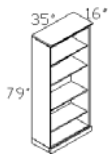

TOP-79BOR
Right Hand Facing Bookcase 79"H
List