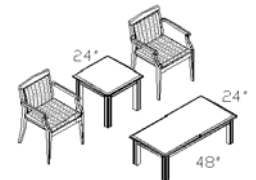

TOP-PORG
Paper Organizer
List

TOP-7216H
Hutch W/Wood Doors
List

TOP-3616GH
Bookcase W/Glass Doors
(Free Standing/Stacking)
List

TOP-79BOR
Right Hand Facing Bookcase 79"H
List

TOP-12048T
Boat Shape Conference Table
(Two Sections)
List

TOP-7236DP List
TOP-7224CR List
TOP-7016GH List

TOP-49BO
Bookcase 49"H
(Free Standing/Stacking)
List

TOP-VB
Presentation Board
List

TOP-14448T
Boat Shape Conference Table
(Two Sections)
List

TOP-3616GH List
TOP-3724TDC List

TOP-79BO
Bookcase 79"H – Free Standing
List

TOP-4200T
Executive Round Table
List

CHAIR-11
Guest Chair (Burgundy/Tan Fabric Can
Be Reupholstered)
List

TOP-49BO List
TOP-3724LF List

TOP-79BOL
Left Hand Facing Bookcase 79"H
List