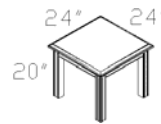

**TOP-7842DPBT**  
Bow Top Double Pedestal Desk  
W/Dictation Slide & Center Drawer  
List

**TOP-7224BC**  
Storage Credenza  
List

**TOP-RUL L/R**  
Reception 'L' Unit – Left or Right  
W/Center Drawer  
List

**TOP-3724LF**  
2-Drawer Lateral File  
List

**TOP-7236DP**  
Double Pedestal Desk  
W/Dictation Slide & Center Drawer  
List

**TOP-EL L/R**  
'L' W/72" Desk – Left or Right  
W/Center Drawer  
List

**TOP-2424T**  
End Table  
List