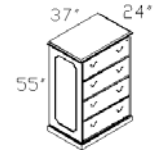

TOP-7842DPBT
Bow Top Double Pedestal Desk
W/Dictation Slide & Center Drawer
List

TOP-7224BC
Storage Credenza
List

TOP-RUL L/R
Reception 'L' Unit – Left or Right
W/Center Drawer
List

TOP-3724LF
2-Drawer Lateral File
List

TOP-7236DP
Double Pedestal Desk
W/Dictation Slide & Center Drawer
List

TOP-EL L/R
'L' W/72" Desk – Left or Right
W/Center Drawer
List

TOP-2424T
End Table
List

TOP-372455LF
4-Drawer Lateral File
List

TOP-6632DP
Double Pedestal Desk
W/Dictation Slide & Center Drawer
List