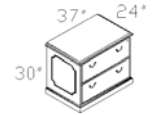

TOP-7842DPBT
Bow Top Double Pedestal Desk
W/Dictation Slide & Center Drawer
List

TOP-7224BC
Storage Credenza
List

TOP-RUL L/R
Reception 'L' Unit – Left or Right
W/Center Drawer
List

TOP-3724LF
2-Drawer Lateral File
List

TOP-7236DP
Double Pedestal Desk
W/Dictation Slide & Center Drawer
List

TOP-EL L/R
'L' W/72" Desk – Left or Right
W/Center Drawer
List

TOP-2424T
End Table
List

TOP-372455LF
4-Drawer Lateral File
List

TOP-6632DP
Double Pedestal Desk
W/Dictation Slide & Center Drawer
List