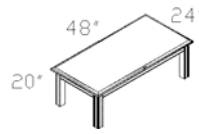

TOP-7842DPBT
Bow Top Double Pedestal Desk
W/Dictation Slide & Center Drawer
List

TOP-7224BC
Storage Credenza
List

TOP-RUL L/R
Reception 'L' Unit – Left or Right
W/Center Drawer
List

TOP-3724LF
2-Drawer Lateral File
List

TOP-7236DP
Double Pedestal Desk
W/Dictation Slide & Center Drawer
List

TOP-EL L/R
'L' W/72" Desk – Left or Right
W/Center Drawer
List

TOP-2424T
End Table
List

TOP-372455LF
4-Drawer Lateral File
List

TOP-6632DP
Double Pedestal Desk
W/Dictation Slide & Center Drawer
List

TOP-EL6630 L/R
'L' W/66" Desk – Left or Right
W/Center Drawer
List

TOP-2448T
Coffee Table
List

TOP-3724TDC
2-Door Cabinet
List

TOP-7224CR
Kneespace Credenza
W/Keyboard Slide 2 File/File Ped
List

TOP-EU L/R
'U' W/72" Desk – Left or Right
W/Center Drawer & Keyboard Slide
List