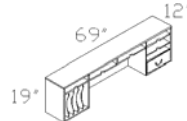

TOP-EL6630 L/R
'L' W/66" Desk – Left or Right
W/Center Drawer
List

TOP-2448T
Coffee Table
List

TOP-3724TDC
2-Door Cabinet
List

TOP-7224CR
Kneespace Credenza
W/Keyboard Slide 2 File/File Ped
List

TOP-EU L/R
'U' W/72" Desk – Left or Right
W/Center Drawer & Keyboard Slide
List