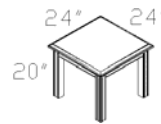

TOP-7842DPBT
Bow Top Double Pedestal Desk
W/Dictation Slide & Center Drawer
List

TOP-7224BC
Storage Credenza
List

TOP-RUL L/R
Reception 'L' Unit – Left or Right
W/Center Drawer
List

TOP-3724LF
2-Drawer Lateral File
List

TOP-7236DP
Double Pedestal Desk
W/Dictation Slide & Center Drawer
List

TOP-EL L/R
'L' W/72" Desk – Left or Right
W/Center Drawer
List

TOP-2424T
End Table
List

TOP-372455LF
4-Drawer Lateral File
List

TOP-6632DP
Double Pedestal Desk
W/Dictation Slide & Center Drawer
List