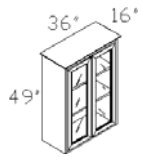

TOP-WORG
Work Organizer
(To Be Placed On Top Of Credenza)
List

TOP-7016GH
Hutch W/Glass Doors
List

TOP-7224COMCR
Computer Credenza
W/Keyboard Slide
1 Computer Cabinet 1 File Ped
List

TOP-RUU L/R
Reception 'U' Unit – Left or Right
W/Center Drawer & Keyboard Slide
List

TOP-PORG
Paper Organizer
List

TOP-7216H
Hutch W/Wood Doors
List

TOP-3616GH
Bookcase W/Glass Doors
(Free Standing/Stacking)
List

TOP-79BOR
Right Hand Facing Bookcase 79"H
List

TOP-12048T
Boat Shape Conference Table
(Two Sections)
List